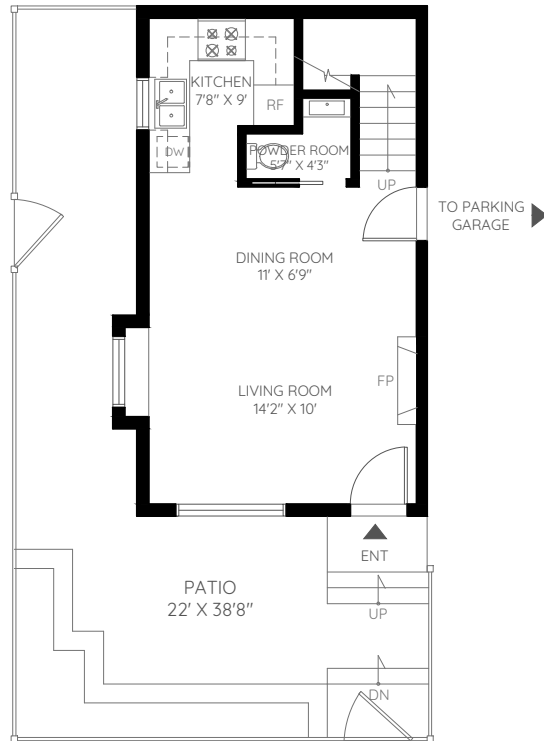

UNIT 901 901 EAST BROADWAY

VANCOUVER, BC

\$ 1,049,000

MAIN 410 SQ.FT.
 SECOND 410 SQ.FT.
 THIRD 355 SQ.FT.

FINISHED 1,175 SQ.FT.

PATIO 428 SQ.FT.

UNFINISHED 428 SQ.FT.

MAIN
 410 SQ.FT.
 CEILING HEIGHT : 8'

SECOND
 410 SQ.FT.
 CEILING HEIGHT : 8'

THIRD
 355 SQ.FT.
 CEILING HEIGHT : 8'