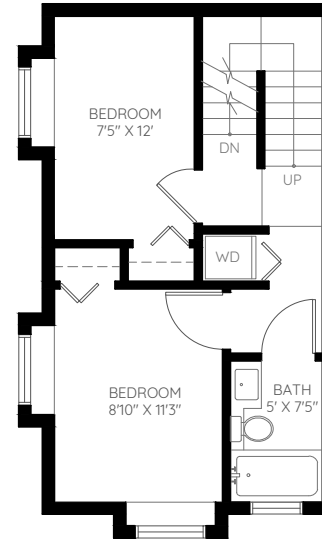

UNIT 901 901 EAST BROADWAY

VANCOUVER, BC

\$ 1,049,000

MAIN 410 SQ.FT.
 SECOND 410 SQ.FT.
 THIRD 355 SQ.FT.

FINISHED 1,175 SQ.FT.

PATIO 428 SQ.FT.

UNFINISHED 428 SQ.FT.

MAIN
 410 SQ.FT.
 CEILING HEIGHT : 8'

SECOND
 410 SQ.FT.
 CEILING HEIGHT : 8'

THIRD
 355 SQ.FT.
 CEILING HEIGHT : 8'