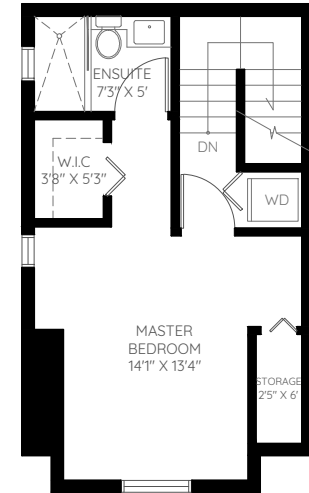

UNIT 901 901 EAST BROADWAY

VANCOUVER, BC

\$ 1,049,000

MAIN 410 SQ.FT.
 SECOND 410 SQ.FT.
 THIRD 355 SQ.FT.

FINISHED 1,175 SQ.FT.

PATIO 428 SQ.FT.

UNFINISHED 428 SQ.FT.

MAIN
 410 SQ.FT.
 CEILING HEIGHT : 8'

SECOND
 410 SQ.FT.
 CEILING HEIGHT : 8'

THIRD
 355 SQ.FT.
 CEILING HEIGHT : 8'