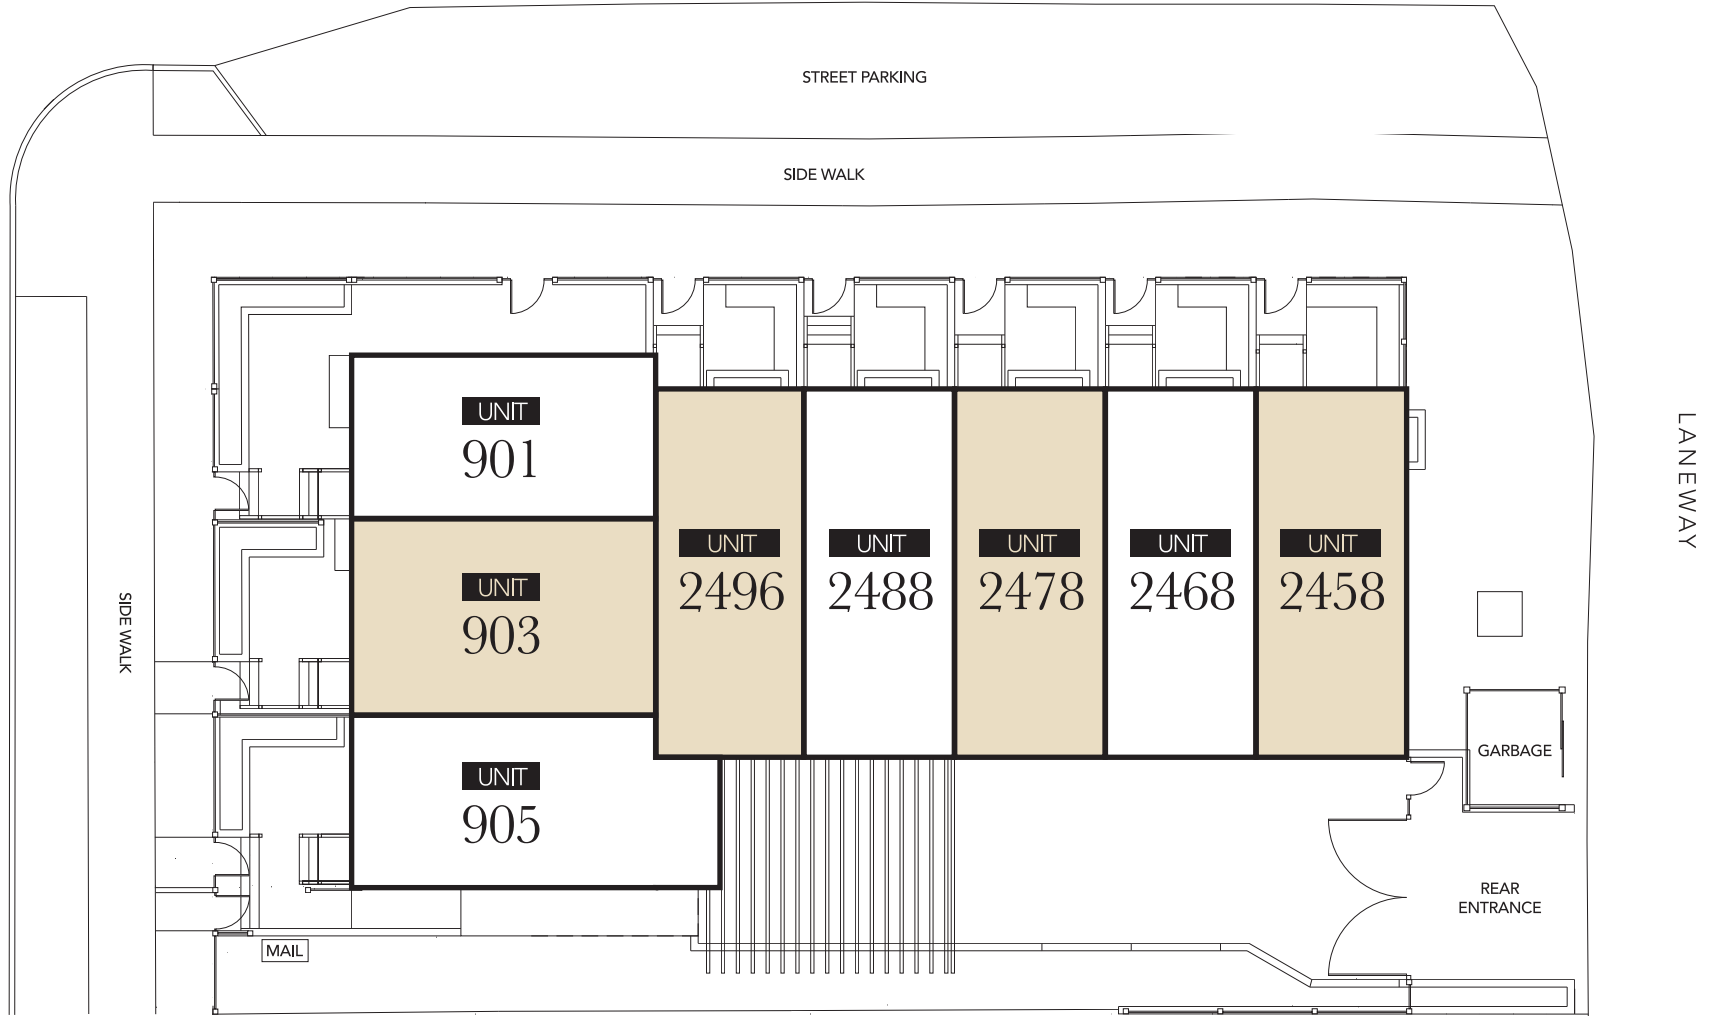

FLOORPLANS
SITE PLAN

EIGHT LUXURIOUS RESIDENCES

BRAVO
ON BROADWAY

ST. CATHERINES STREET

E BROADWAY